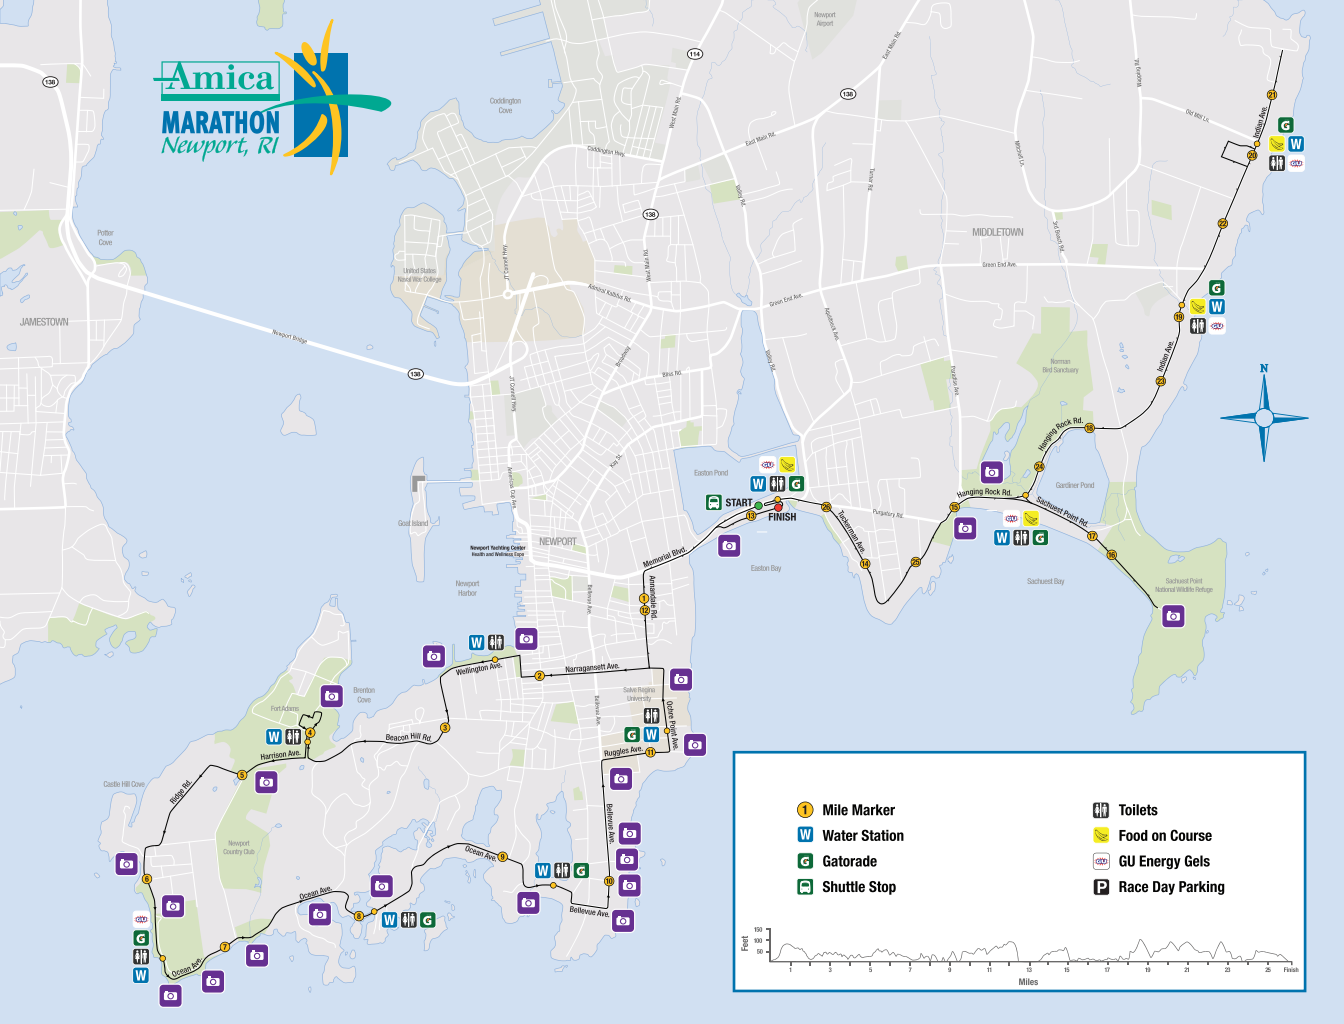

Amica MARATHON Newport, RI

- Mile Marker
- Water Station
- Gatorade
- Shuttle Stop

- Toilets
- Food on Course
- GU Energy Gels
- Race Day Parking